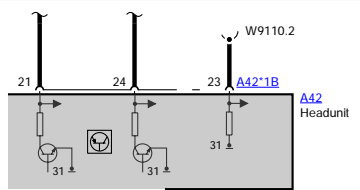

A42 Headunit