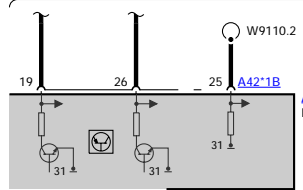

A42 Headunit