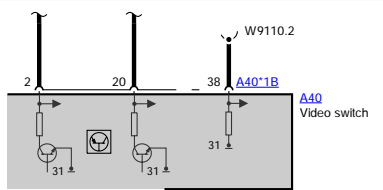

A40 Video switch