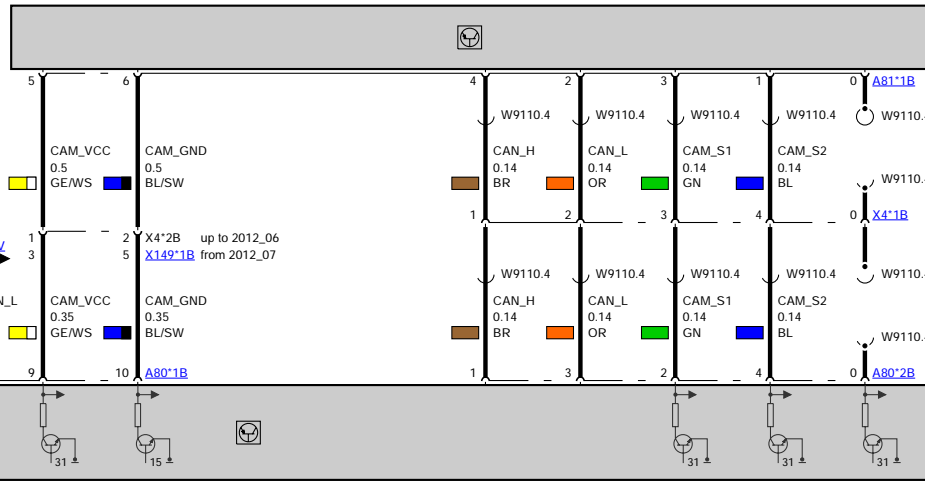

Z2 Fuse holder, rear

A81 Night vision camera

A80 Electronic night vision module

Car Information Computer High version

Car Information Computer Basic version without video switch

Car Information Computer Basic version with video switch

HU-H, no Car Information Computer without video switch

A42 Headunit

A42 Headunit

A40 Video switch

A42 Headunit